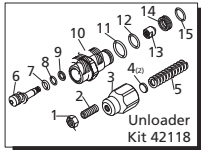

Repair Kits

Pos	Code	Description	Qty	Pos	Code	Description	Qty	Pos	Code	Description	Qty
1	1060120	Nut M6	1	32	2840520	Pump body	○ 1	60	2840450	Spring	1
2	392840	Screw M 6x16	1	33	2840010	Pump body	■ 1	61	2840441	Seat	1
3	2760480	Insert	1	34	800220	Screw M 8x45	○ 3 (221 in/lbs)	62	480650	Washer	1
4	1980220	Wobble plate	2	35	380410	Screw M 8x40	■ 3 (221 in/lbs)	63	2840840	Plug	(36 in/lbs) 1
5	2760410	Spring	1	36	2841220	Fitting 3/4" NH Plastic	○ 1	64	3400650	Plug	1
6	2841140	Piston	1	37	2840270	Fitting 3/4" NH Brass	■ 1	65	2841520	O-Ring ø 13.5x1.8	3
7	2260100	O-Ring ø 6.02x2.62	1	38	2840250	Fitting	(221 in/lbs) 1	66	1681420	O-Ring ø 8x1	● 1
8	660190	O-Ring ø 6.07x1.78	1	39	7369	Filter	1	67	1060100	Ball - (EZ start pump only)	1
9	2760210	Ring	1	40	1460431	O-Ring ø 4x2.5	1	68	2840450	Spring - (EZ start pump only)	1
10	2840750	Piston guide	(177 in/lbs) 1	41	2841150	Shutter	1	69	2840440	Seat - (EZ start pump only)	1
11	740290	O-Ring ø 14x1.78	2	42	3709605	Jet w/O-Ring	● 1		AR64545	Oil	1
12	820510	O-Ring ø 10.82x1.78	1	43	1343580	Spring	1		OIL CAPACITY - 2.2 OZ		
13	2840760	Shutter	(27 in/lbs) 1	44	1080091	Spring	● 1				
14	2840770	Seat	1	45	800560	O-Ring ø 8.73x1.78	2				
15	1841080	Seat	● 1	46	2840340	Injector	(27 in/lbs) 1				
16	1470210	O-Ring ø 9x1	1	47	3709607	Detergent injector w/O-Ring	(27 in/lbs) ● 1				
17	1982520	Hose tail ø 8	(35 in/lbs) 1	48	2840260	Fitting	(221 in/lbs) 1				
18	3700240	Hose tail ø 8	(35 in/lbs) ● 1	49	2840060	Spring	3				
19	480480	O-Ring ø 4.48x1.78	1	50	2840040	Piston	■ 3				
20	1250280	Ball	1	51	2840530	Piston	● 3				
21	1560520	Spring	1	52	2840050	Lock	3				
22	2841530	Plug	○ 3	53	1980130	Fifth wheel	1				
23	2840481	Plug	■ 3	54	1980250	Fifth wheel	1				
24	2849050	Complete valve	● 6	55	1980240	Fifth wheel	1				
25	2849051	Complete valve	■ 6	56	2840690	Wobble plate	□ 1				
26	2841620	Head	● 1	57	2840800	Wobble plate	○ 1				
27	2840030	Head	○ 1	58	2840190	Wobble plate	■ 1				
28	2840870	Head	■ 1	59	161060	Bearing	1				
29	2840852	Head	1	60	161050	Ring ø 1.72	1				
30	2200141	Water seal	● 6	61	2840310	Ring	1				
31	2200141	Water seal	■ 3	62	770590	O-Ring ø 21.95x1.78	3				
	2840540	Bushing	● 3	63	2840550	Bushing	3				
	2840090	Bushing	□ 3	64	2840890	O-Ring ø 14x2	2				
	2840561	Bushing	■ 3	65	56	TPP1401/4A	Thermal relief valve	1			
	1683500	Oil seal	3	66	600180	O-Ring ø 7.66x1.78	1				
	2841240	Plug 3/8" G Plastic	(71 in/lbs) ● 1	67	2840830	Screw	(89 in/lbs) 1				
	1980740	Plug 3/8" G Brass	(177 in/lbs) ■ 1	68	1060100	Ball	1				